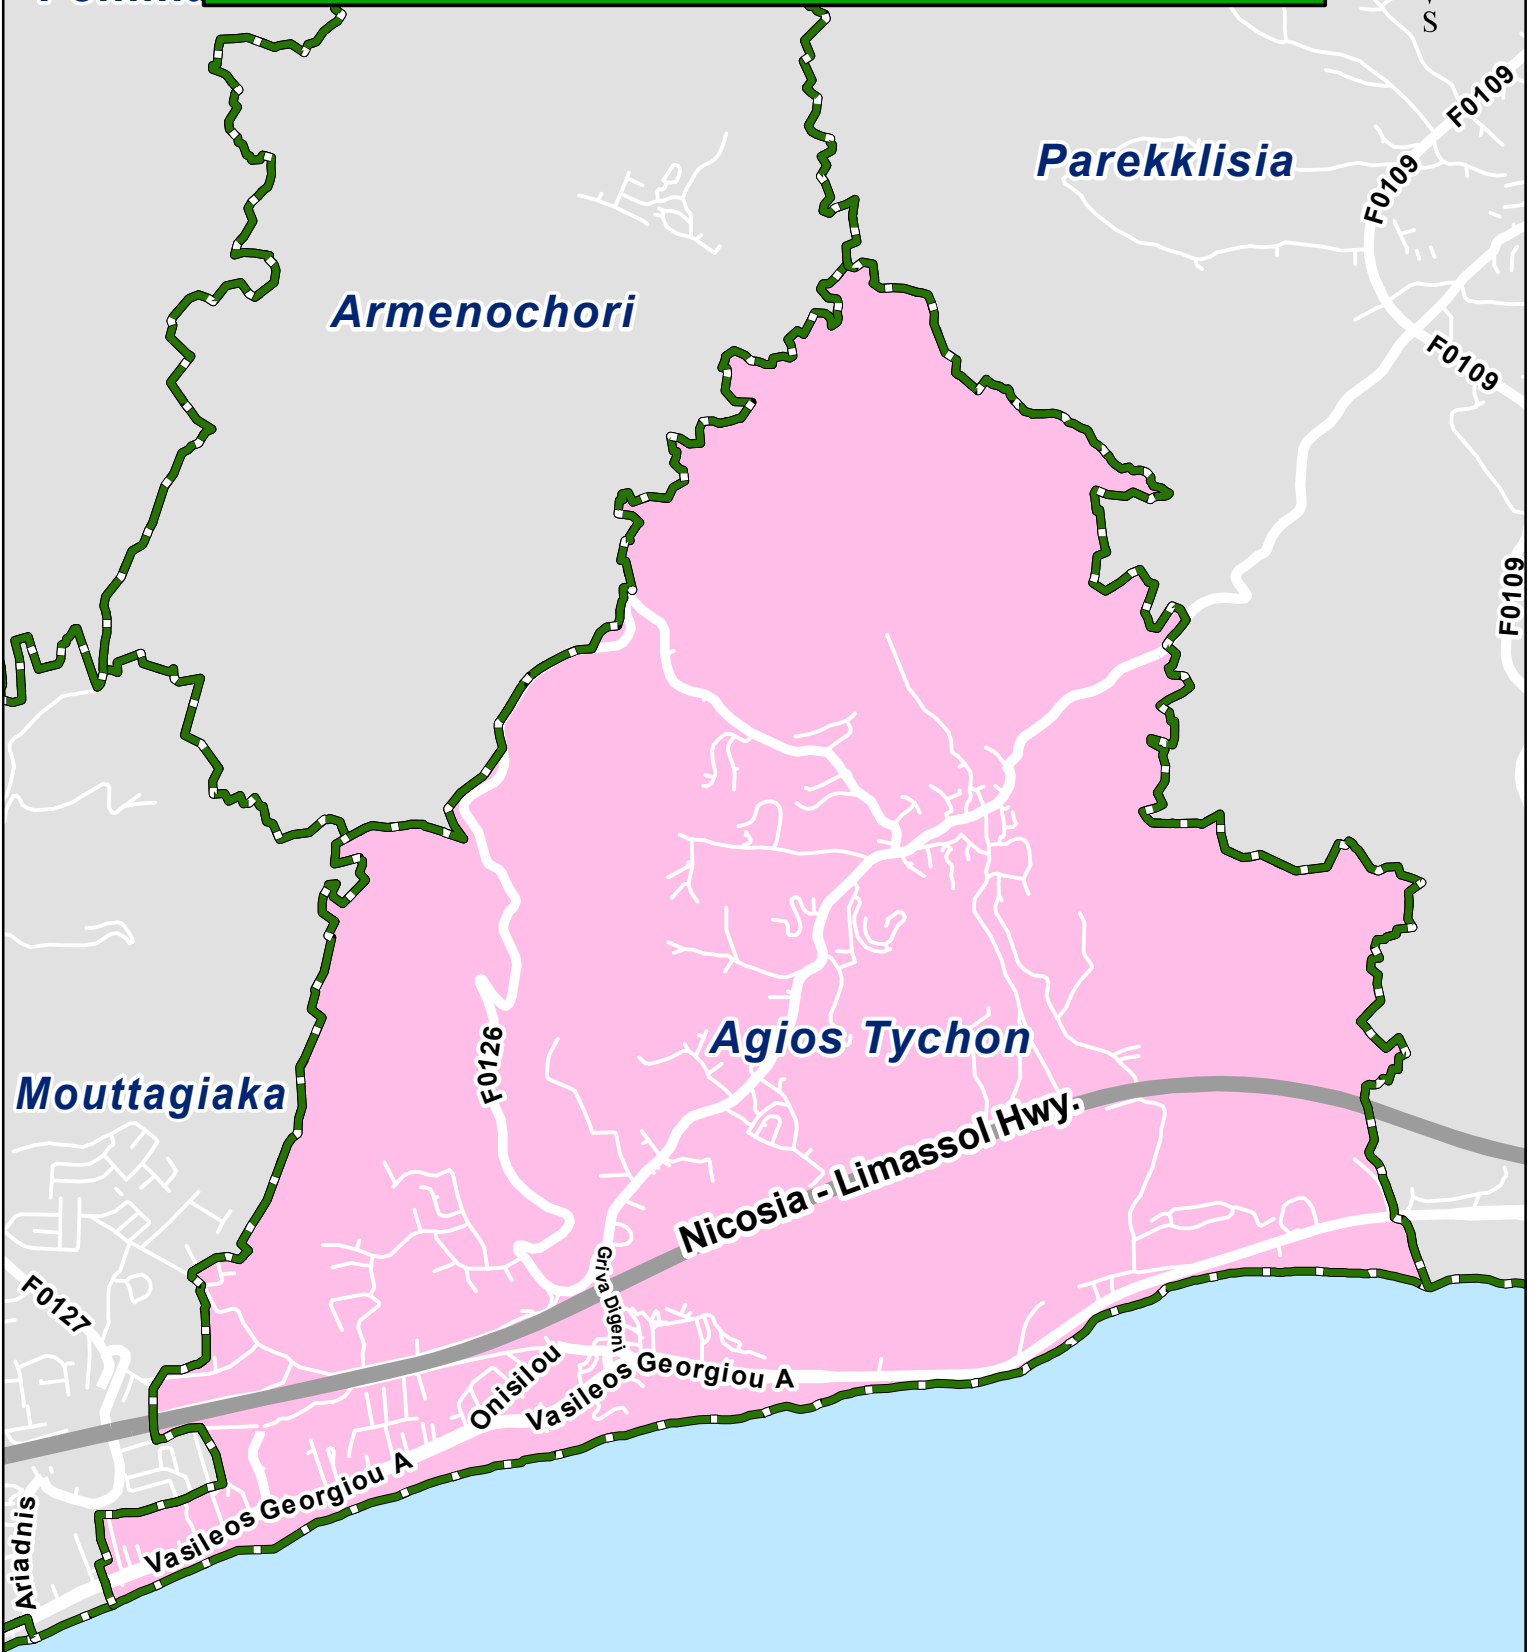

NEW COLLECTION PROGRAMME (PMD/PAPER) AGIOS TYCHON COMMUNITY

LEGEND

PMD and Paper Collection

 Wednesday Morning

Scale 1:25,000

0 200 400
m.